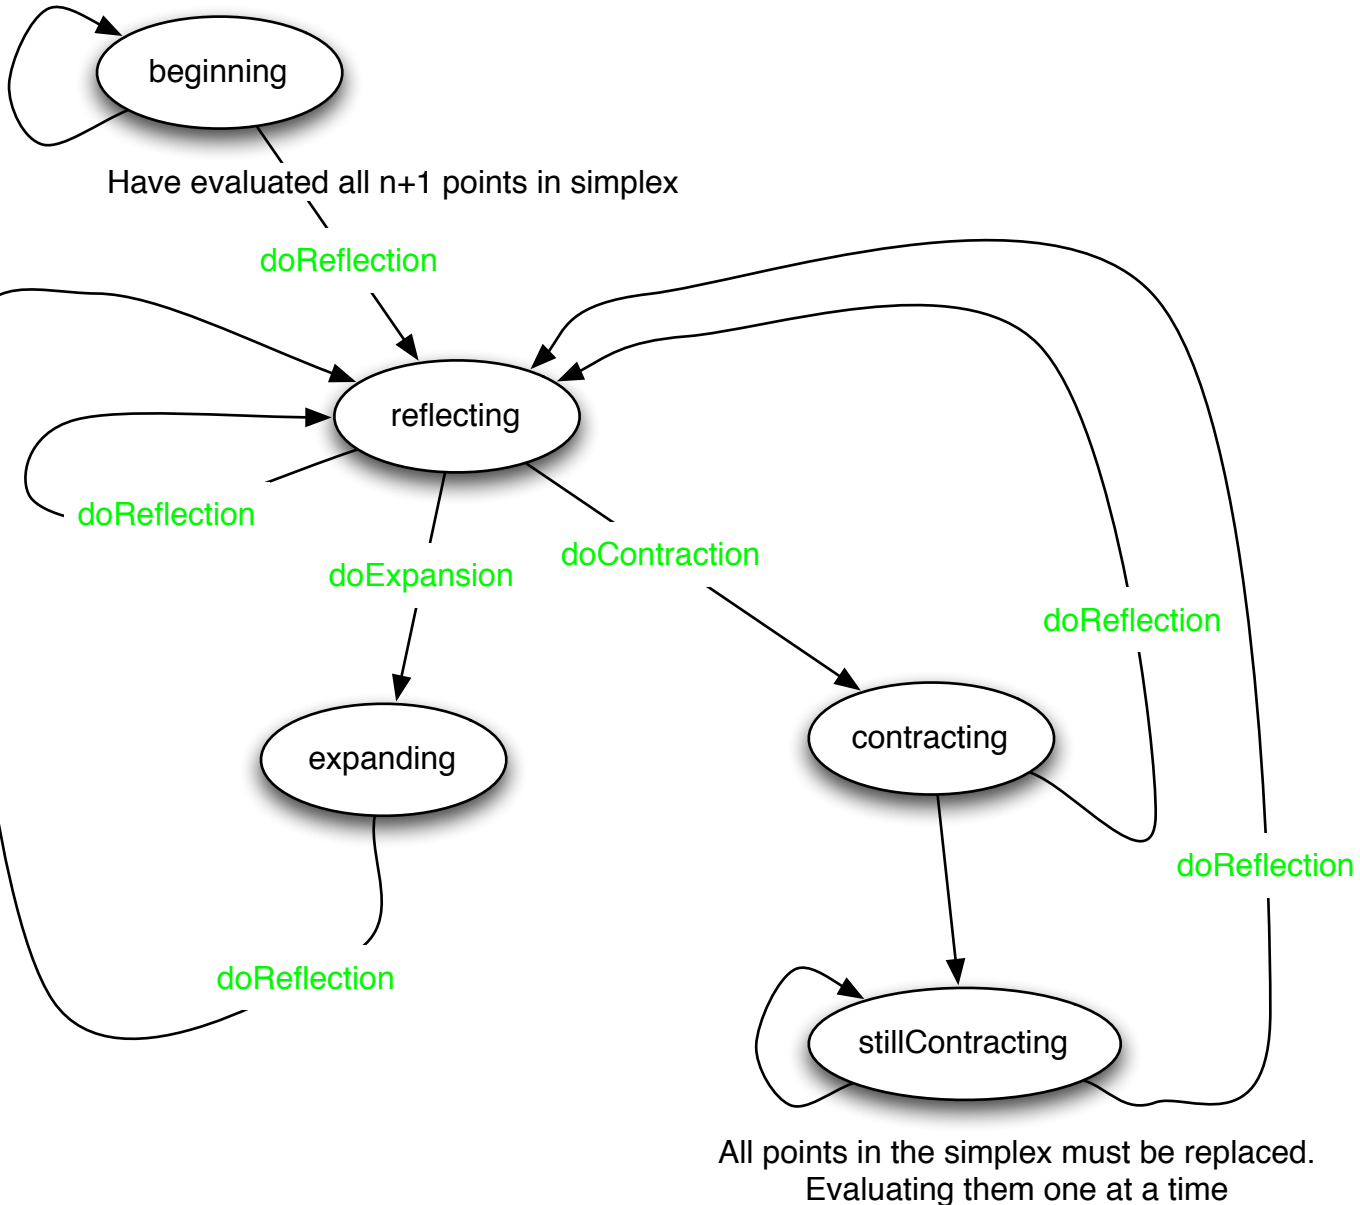

# State Machine for Nelder Mead Simplex Tuning Scheme

See paper for original algorithm:  
*A simplex method for function minimization*  
J. A. Nelder and R. Mead